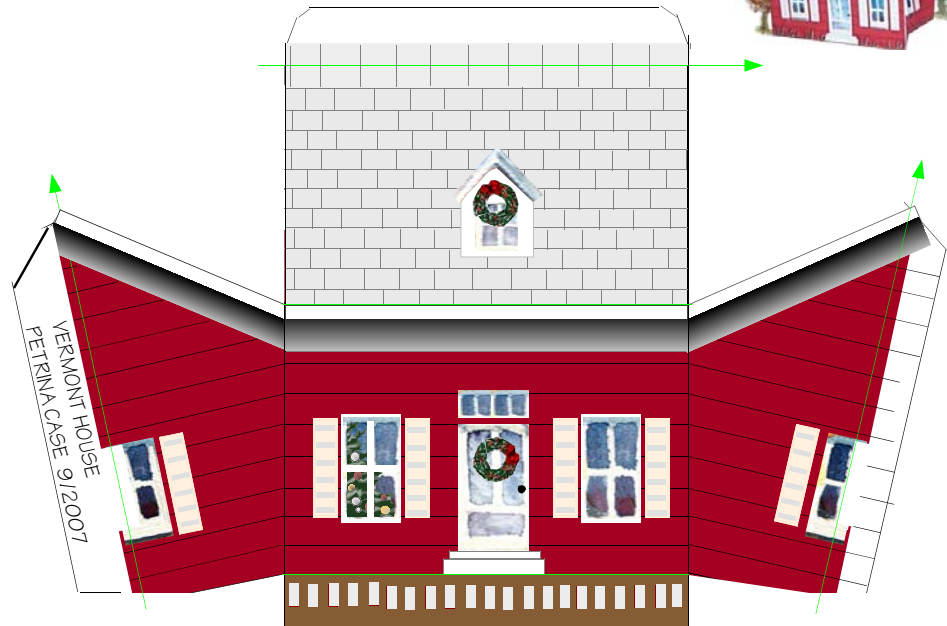

Merry Christmas !

- = Cut page in half first
- = Next Score all green lines
- = Cut around the outside of the house

Paper size is 8-1/2" x 11"  
 Use cardstock paper.  
 Mountain fold all green lines.  
 Valley fold line under doorway.